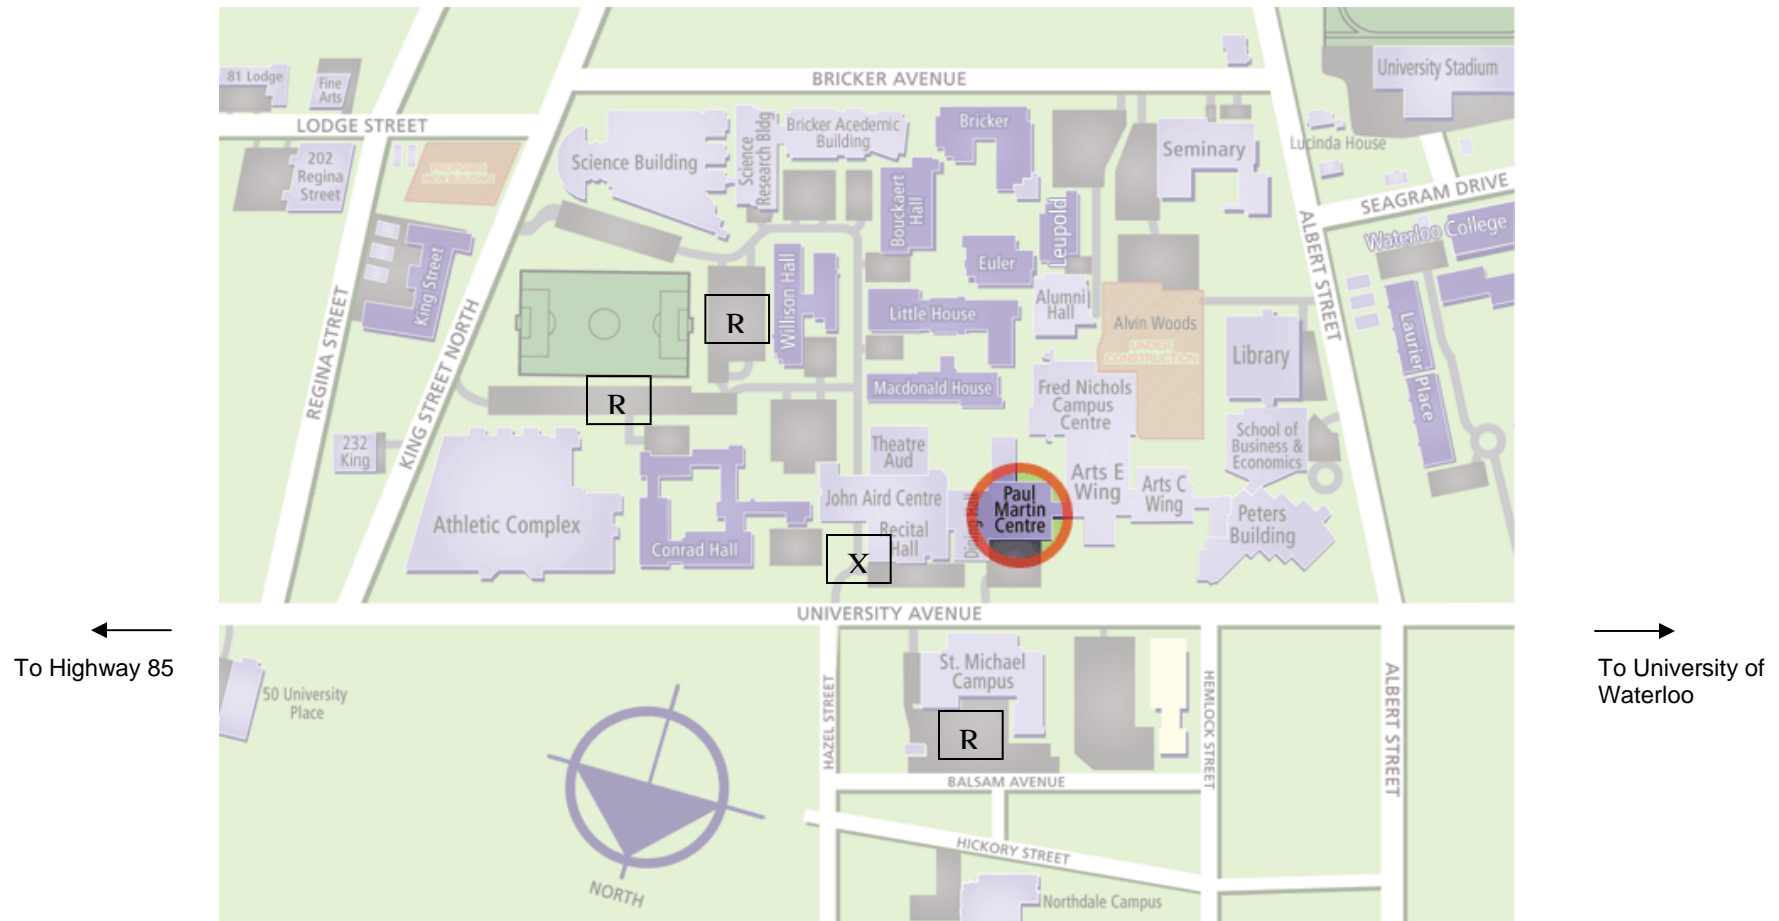

Wilfrid Laurier University Campus Map – Paul Martin Centre

Directions:

- From the 401, exit at Highway 8 West – Kitchener-Waterloo (Exit 278)
- Follow Highway 8 to Highway 7 East/Highway 85 North to Waterloo
- Exit Highway 85 at University Avenue West
- Follow University Avenue West to campus
- Please stop at the Parking Kiosk to pick up your parking permit and proceed to one of the recommended parking lots

Wilfrid Laurier University is located at 75 University Avenue West, Waterloo, Ontario, N2L 3C5
Telephone (Career Development Centre): 519.884.0710 Ext. 4495

The Parking Kiosk is marked with an **X**

Please park in White or Gold permit lots – recommended parking lots are marked with an **R**